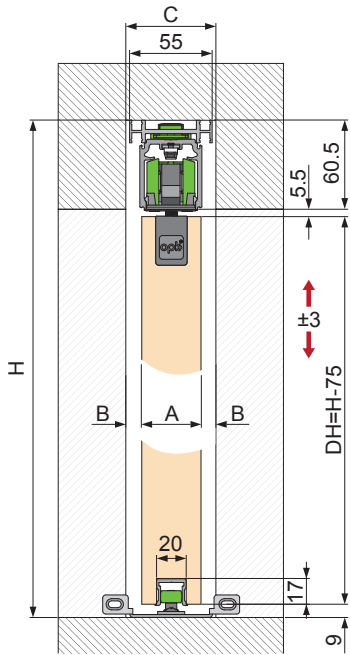

opk Spaceship 160 W Minimal Pocket Mounting Instruction

A	B	C
35mm	10mm	55mm
40mm	7.5mm	55mm
45mm	7.5mm	60mm

6

7