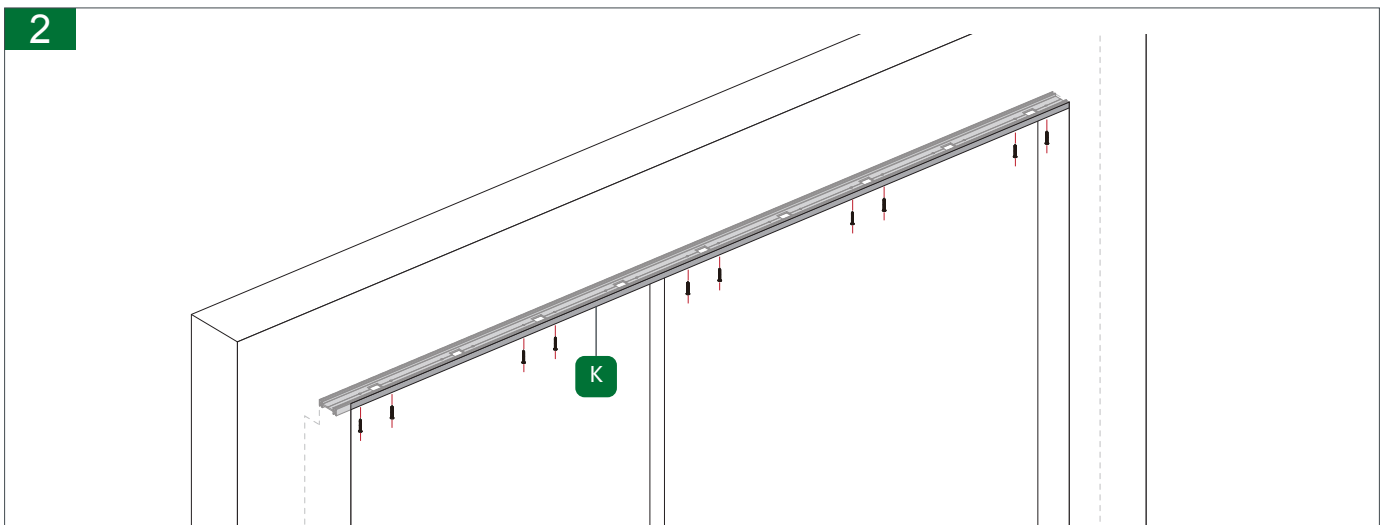

opk Spaceship 160 W Minimal Pocket Mounting Instruction

A	B	C
35mm	10mm	55mm
40mm	7.5mm	55mm
45mm	7.5mm	60mm

6

7