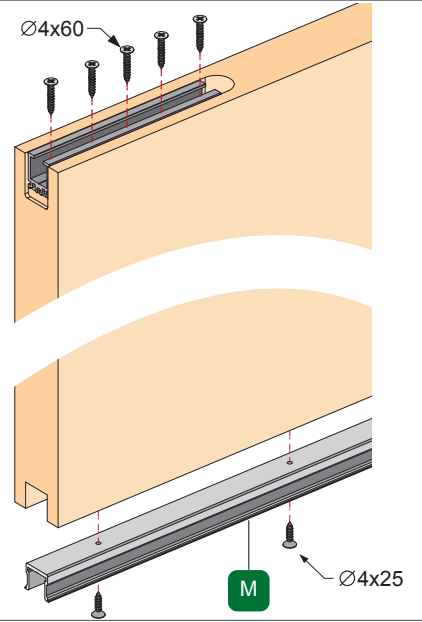

opk Spaceship 160 W Minimal Pocket Mounting Instruction

A	B	C
35mm	10mm	55mm
40mm	7.5mm	55mm
45mm	7.5mm	60mm

6

7