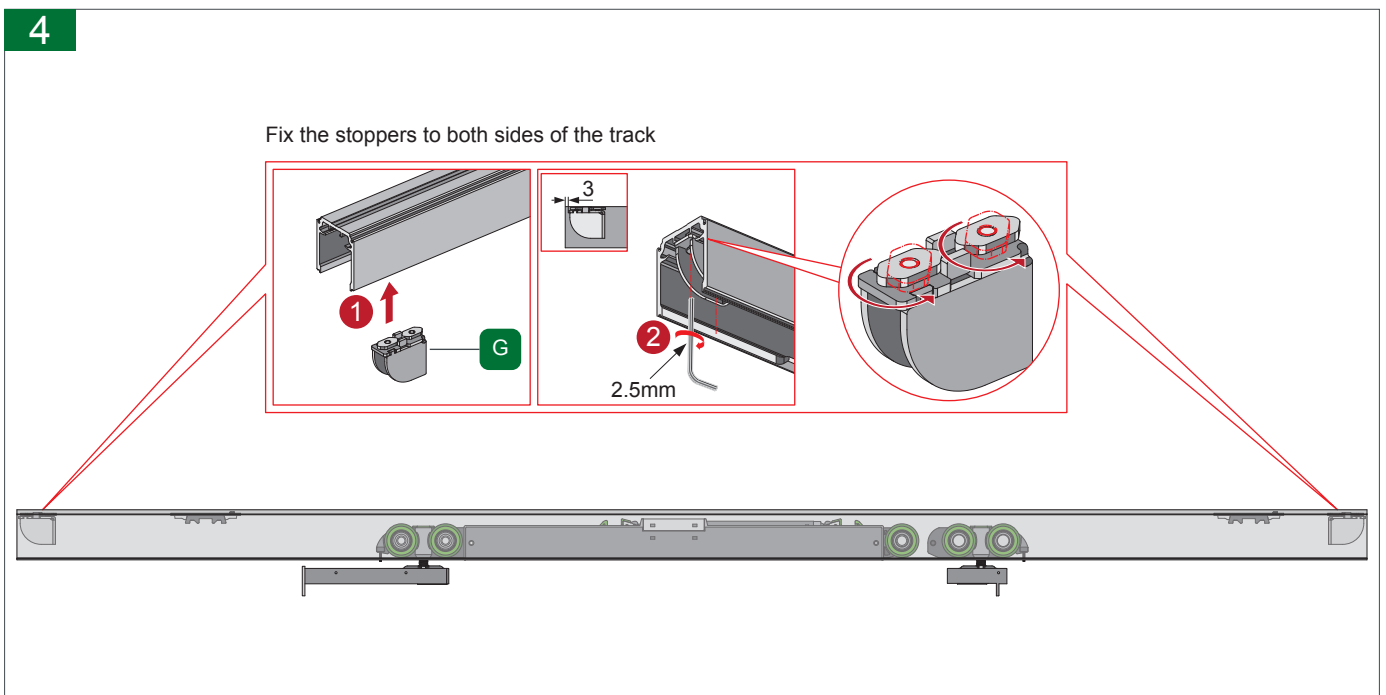

opk Spaceship 160 W Minimal Pocket Mounting Instruction

A	B	C
35mm	10mm	55mm
40mm	7.5mm	55mm
45mm	7.5mm	60mm

6

7