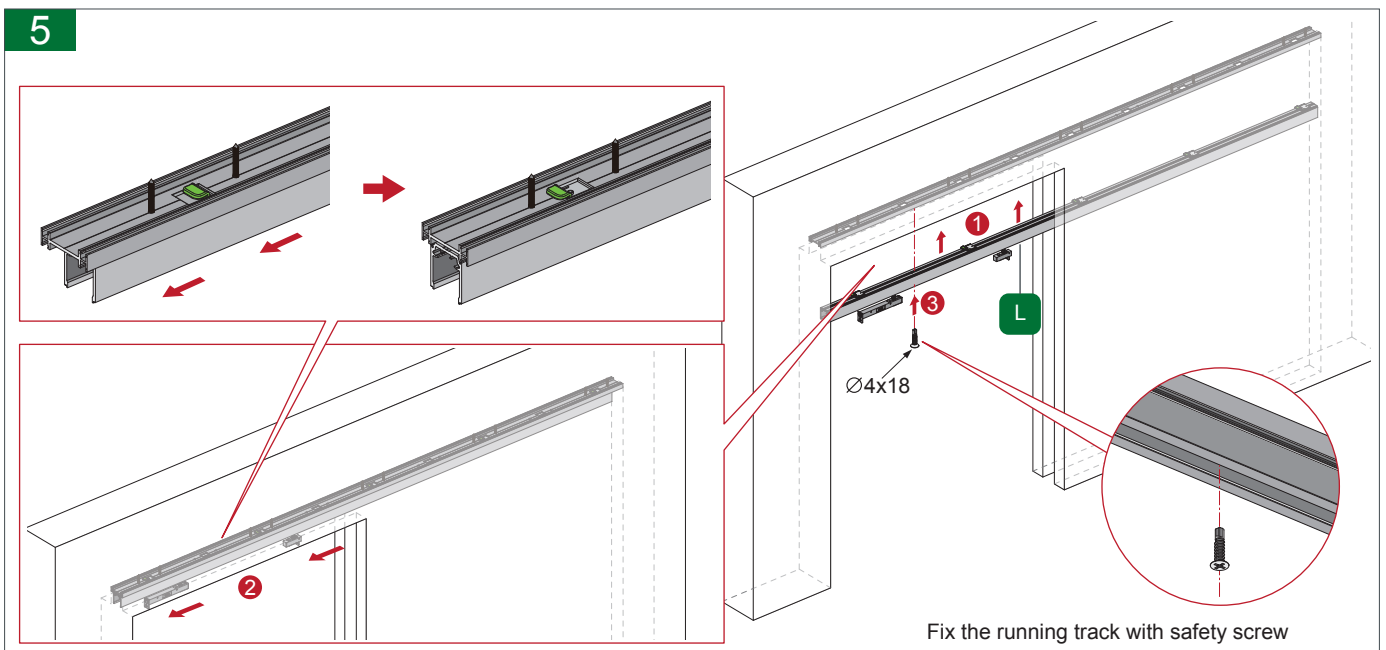

opk Spaceship 160 W Minimal Pocket Mounting Instruction

A	B	C
35mm	10mm	55mm
40mm	7.5mm	55mm
45mm	7.5mm	60mm

6

7