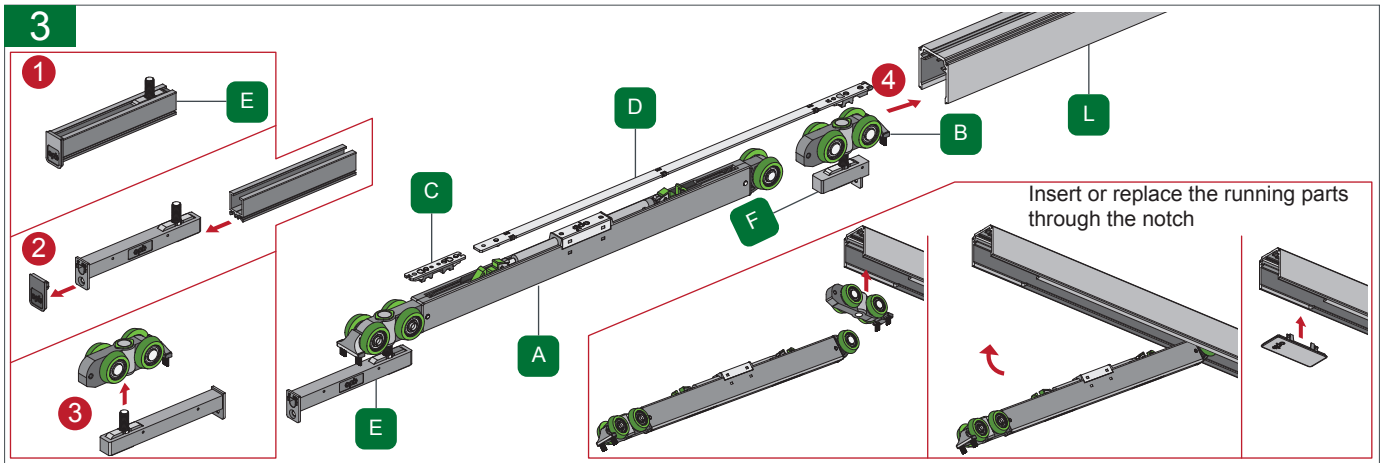

opk Spaceship 160 W Minimal Pocket Mounting Instruction

A	B	C
35mm	10mm	55mm
40mm	7.5mm	55mm
45mm	7.5mm	60mm

6

7