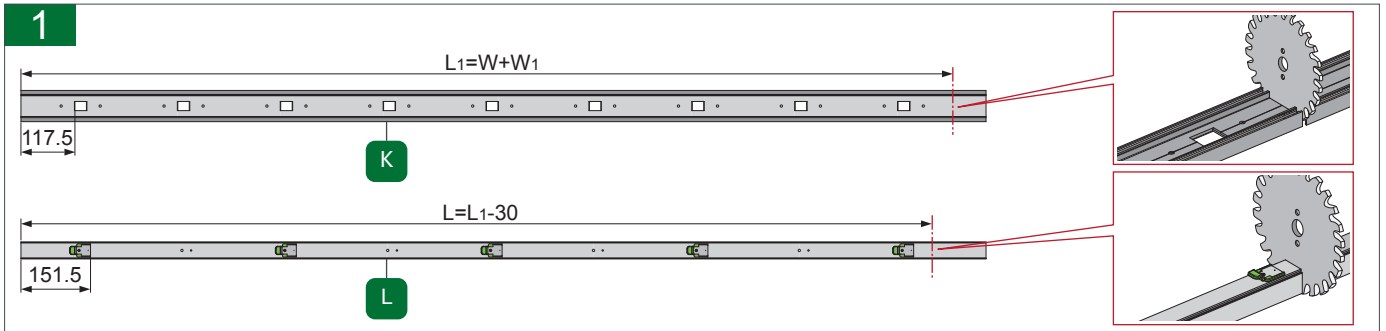

opk Spaceship 160 W Minimal Pocket Mounting Instruction

A	B	C
35mm	10mm	55mm
40mm	7.5mm	55mm
45mm	7.5mm	60mm

6

7