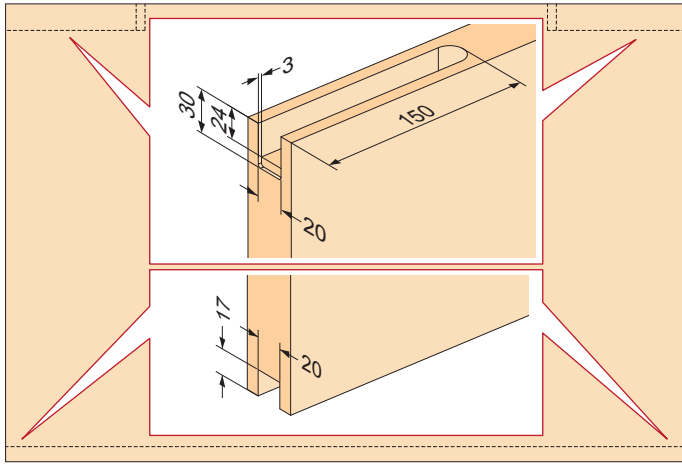

opk Spaceship 160 W Minimal Pocket Mounting Instruction

A	B	C
35mm	10mm	55mm
40mm	7.5mm	55mm
45mm	7.5mm	60mm

6

7