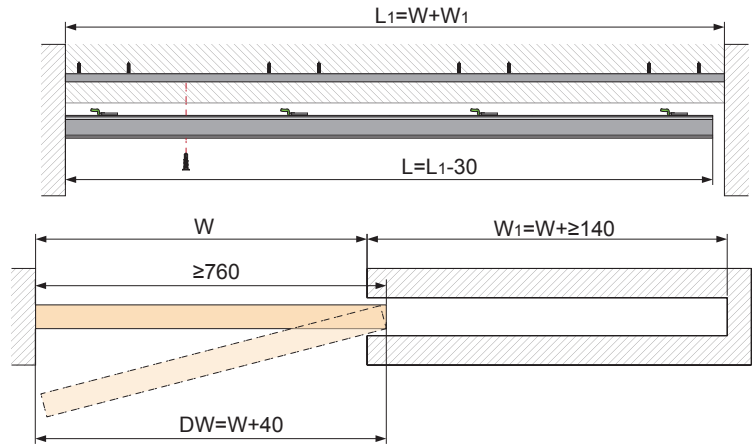

opk Spaceship 160 W Minimal Pocket Mounting Instruction

A	B	C
35mm	10mm	55mm
40mm	7.5mm	55mm
45mm	7.5mm	60mm

6

7