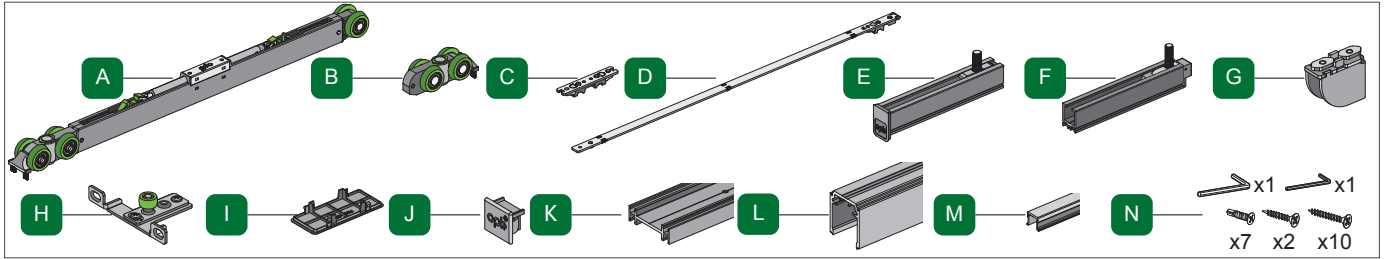

opk Spaceship 160 W Minimal Pocket Mounting Instruction

A	B	C
35mm	10mm	55mm
40mm	7.5mm	55mm
45mm	7.5mm	60mm

6

7